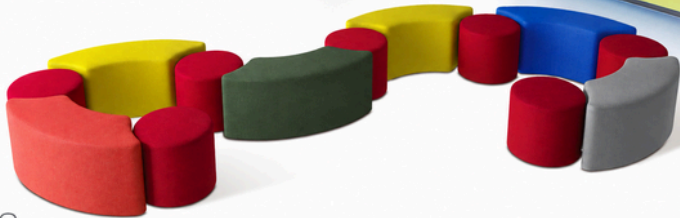

enfoque
funcional

*immaculate
simple and
original*

sigma